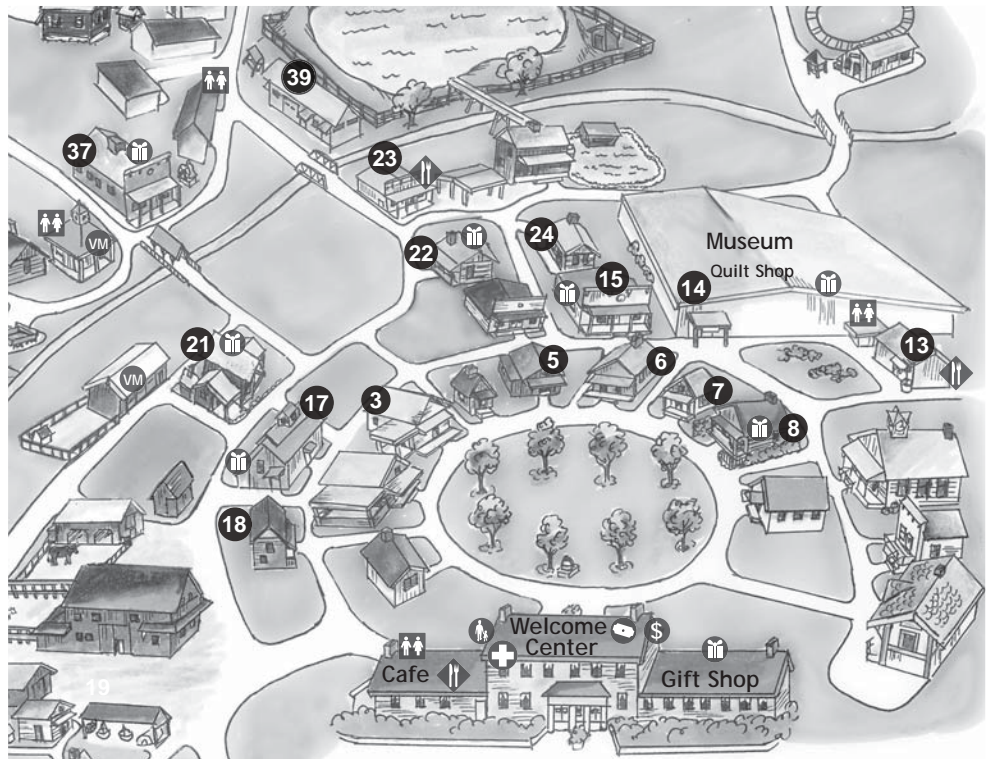

The Shops

at  Sauder Village

Don't miss the great artisans & craftsmen here at Sauder Village.

Plan to Visit the following shops during your stay:

The Basket Shop

Building 3

The Broom Shop

Building 18

Building C

Hours: 11am-8pm, Tues. - Sat.

11am-2pm, Sun.

Doughbox Bakery

Building E

Hours: 9am-5pm, Mon. - Fri.

7am-3pm, Sat.

Building #s

Craftsmen & Retail Shops

The Gift Shop (*Inside Welcome Center*)

- 3. The Basket Shop
- 6. Black Swamp Cooperage
- 7. Anna's Spinning Shop
- 8. Herb Shop
- 13. Stella Leona
- 14. Threads of Tradition Quilt Shop
- 15. Lauber's General Store
- 17. Burlington Glass Works
- 18. Broom Shop
- 21. Brush Creek Pottery
- 22. Village Trader
- 23. Ice Cream Parlor
- 24. Barbara's Weaving Shop
- 39. Tiffin River Woodworks

Food Shops & Restaurant

- A. Cafe (*Inside Welcome Center*)
- C. The Barn Restaurant
- E. Doughbox Bakery