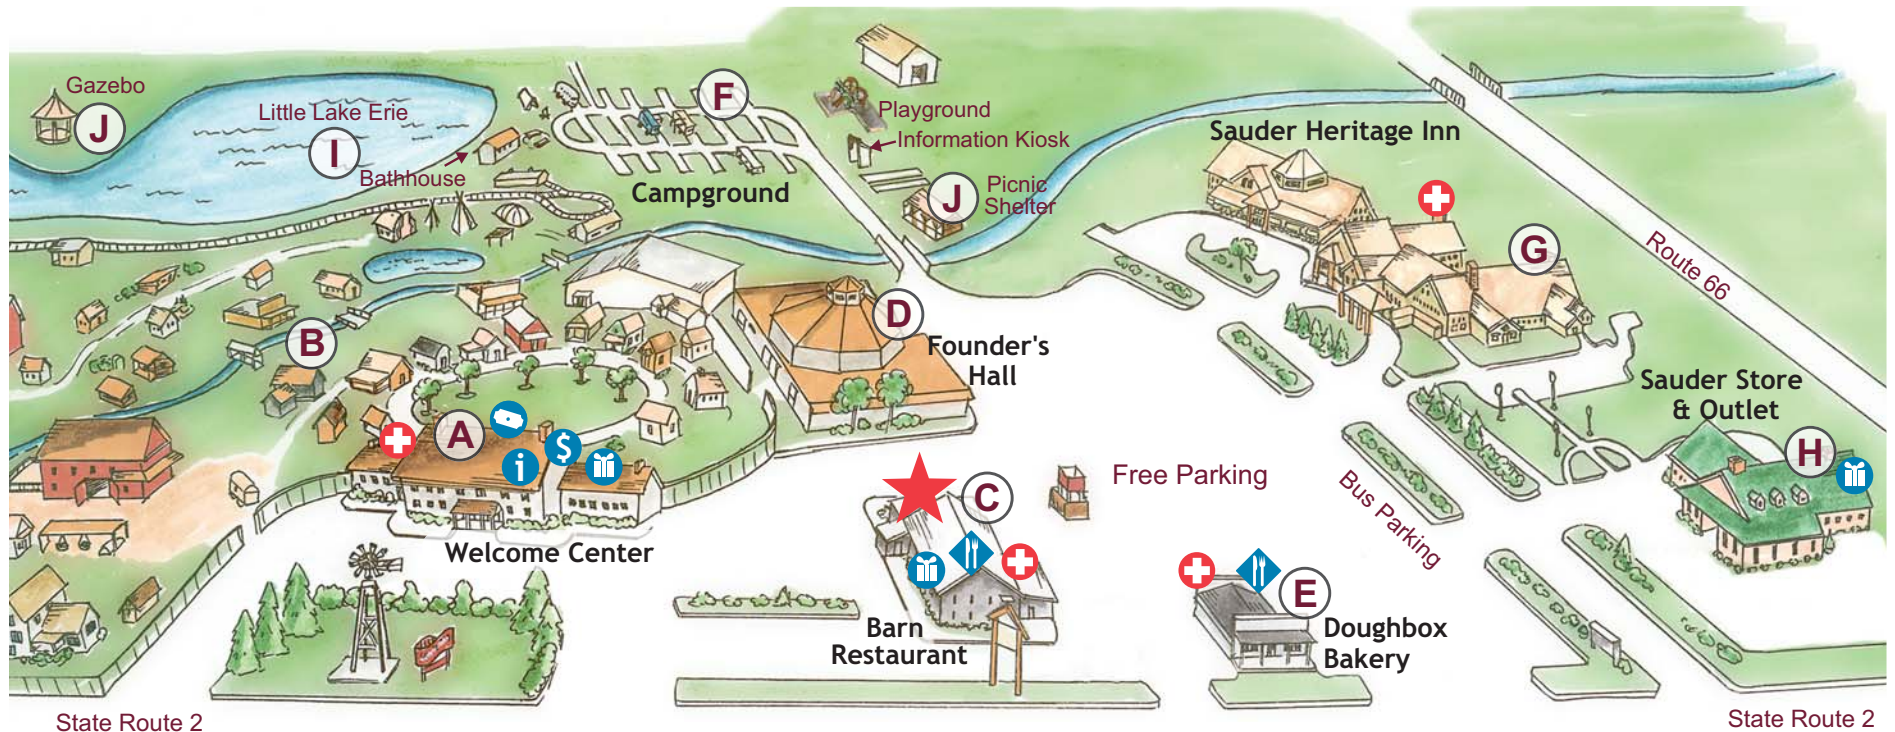

Sauder Village®

Complex Map

- A. Welcome Center** - Admissions desk, tickets, Gift Shop, Village Cafe and Greenburg Gallery Exhibit
- B. Historic Sauder Village** - Experience history and craftsmanship at our living history village
- ★ **C. Barn Restaurant** - Home-style dining available year round
- D. Founder's Hall** - Beautiful exhibit center, conference & meeting space
- E. Doughbox Bakery** - Stop in and enjoy our homemade baked goods

- F. Campground** - 37 sites with bathhouse
- G. Sauder Heritage Inn** - 98 guest rooms, indoor pool and hot tub near Great Oak Tree
- H. Sauder Store & Outlet** - Shop Sauder Woodworking's complete line of ready-to-assemble furniture
- I. Little Lake Erie** - Fishing available to Inn & campground guests
- J. Picnic Shelter/Gazebo** - Can be reserved for you & your family to enjoy

Shopping

Admission

Food & Beverages

Information

ATM

First Aid