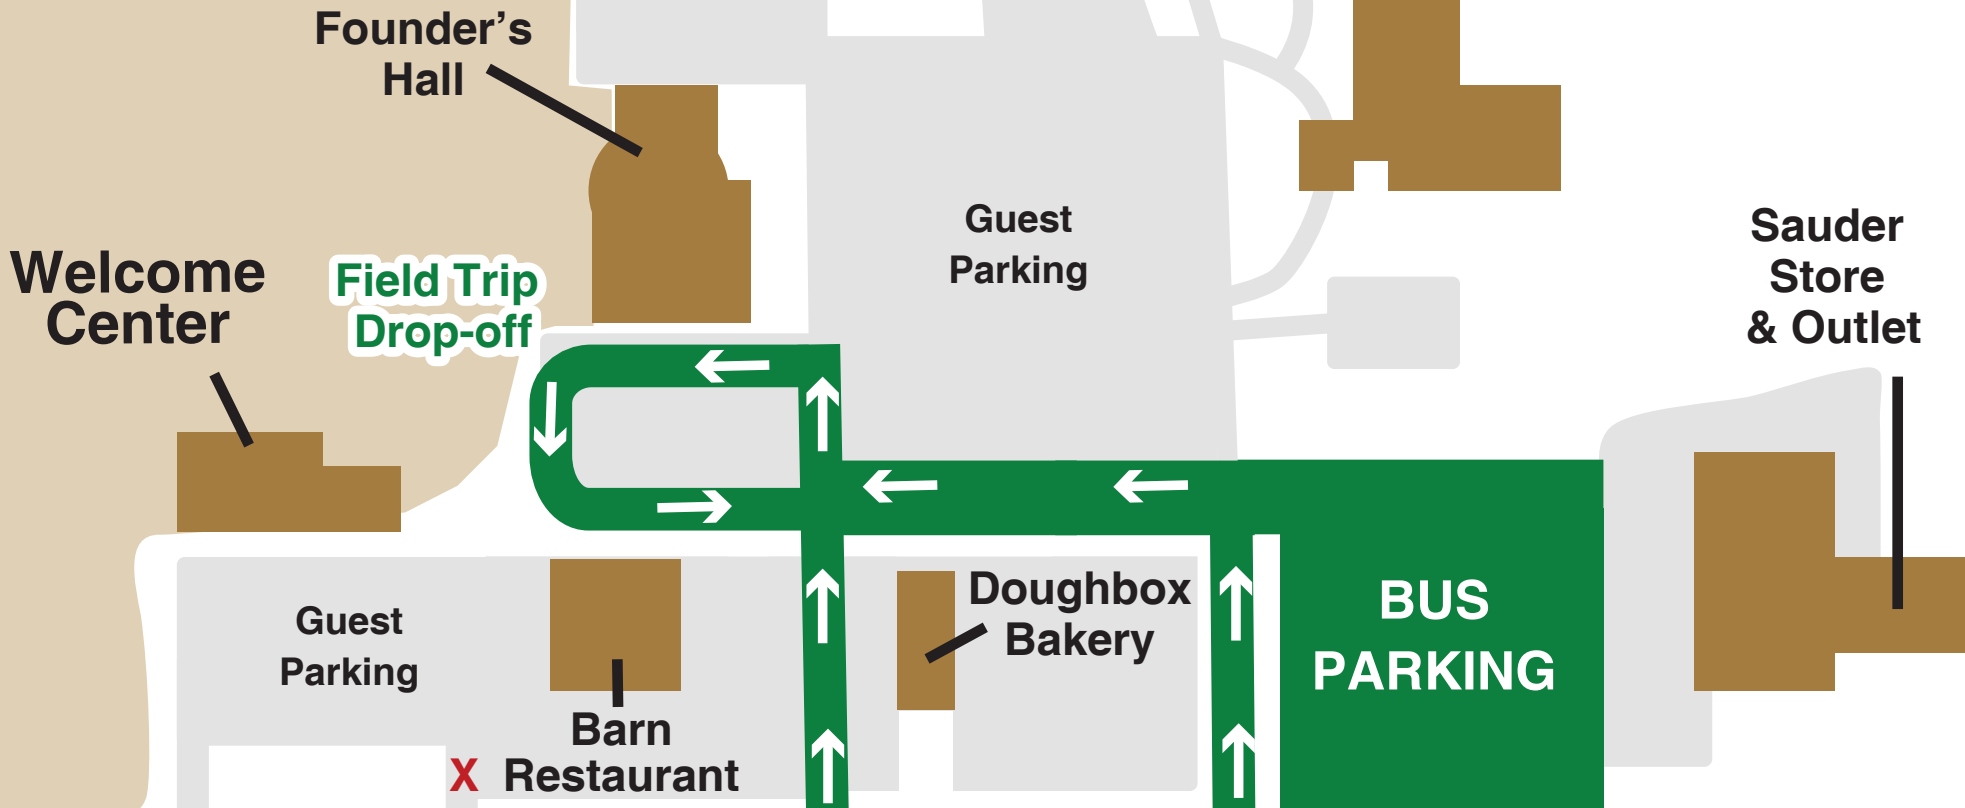

Historic Sauder Village

KEY- Routes & Parking

 For Buses

X Not an entrance
for buses

State Route 2

State Route 2

White Arrows indicate path to drop off students

1/8th mile →
to Rt. 66